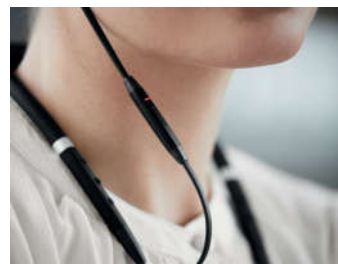

How to use

Busylight lets colleagues know you are not to be disturbed.