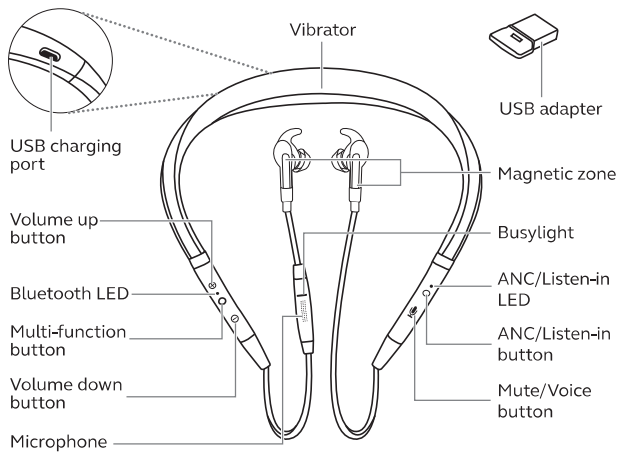

How to use

Busylight lets colleagues know you are not to be disturbed.